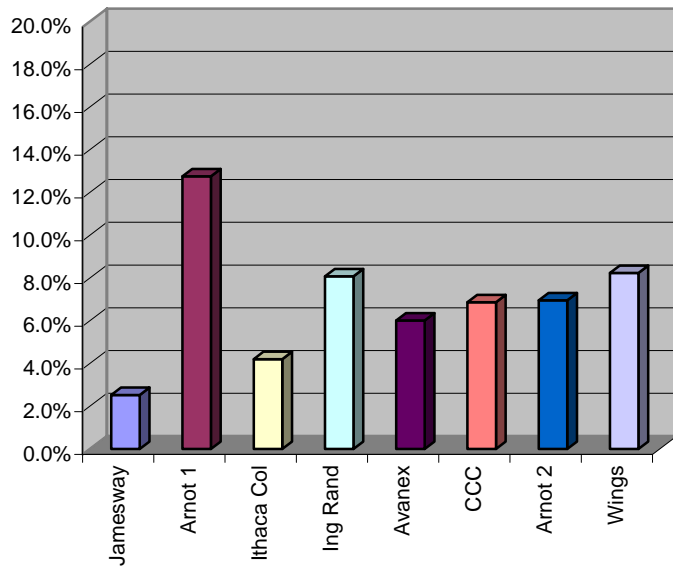

SOLO II 2004

Event	Date	Drivers	Runs	Possible runs	DNS	Off course	DNF	Completed runs	Cones	Cone ratio	Off course PCT	
Jamesway	4/25/2004	34	6	204	5	5	1	198	59	0.298	2.5%	
Arnot 1	5/16/2004	40	5	200	4	25	0	175	138	0.789	12.8%	
Ithaca Col	6/20/2006	40	6	240	2	10	0	230	55	0.239	4.2%	
Ing Rand	7/18/2004	27	6	162	1	13	0	149	25	0.168	8.1%	
Avanex	8/8/2004	39	6	234	1	14	0	220	76	0.345	6.0%	
CCC	9/4/2004	30	8	240	3	16	4	220	116	0.527	6.9%	
Arnot 2	9/26/2004	24	8	192	0	13	5	174	123	0.707	7.0%	
Wings	10/10/2004	30	6	180	2	14	8	158	63	0.399	8.2%	
2004		8	264	51	1652	18	110	18	1524	655	0.430	6.8%

Off course PCT

Cone ratio

Comments

]