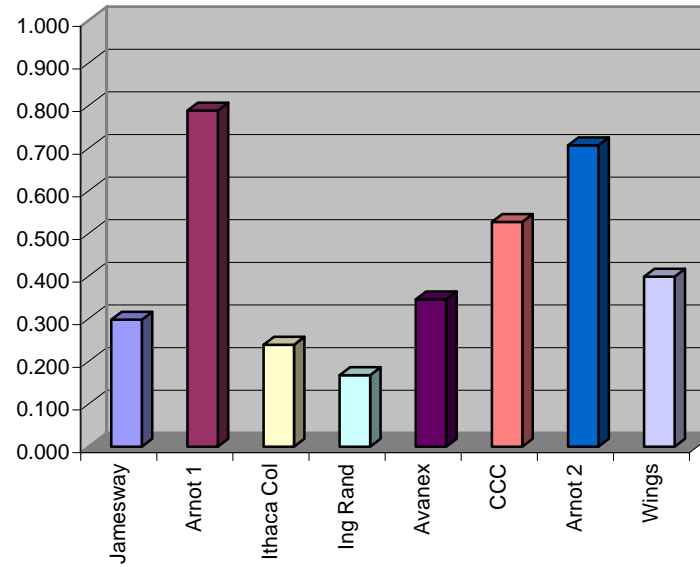

SOLO II 2004

Event	Date	Drivers	Runs	Possible runs	DNS	Off course	DNF	Completed runs	Cones	Cone ratio	Off course PCT	
Jamesway	4/25/2004	34	6	204	5	5	1	198	59	0.298	2.5%	
Arnot 1	5/16/2004	40	5	200	4	25	0	175	138	0.789	12.8%	
Ithaca Col	6/20/2006	40	6	240	2	10	0	230	55	0.239	4.2%	
Ing Rand	7/18/2004	27	6	162	1	13	0	149	25	0.168	8.1%	
Avanex	8/8/2004	39	6	234	1	14	0	220	76	0.345	6.0%	
CCC	9/4/2004	30	8	240	3	16	4	220	116	0.527	6.9%	
Arnot 2	9/26/2004	24	8	192	0	13	5	174	123	0.707	7.0%	
Wings	10/10/2004	30	6	180	2	14	8	158	63	0.399	8.2%	
2004		8	264	51	1652	18	110	18	1524	655	0.430	6.8%

Off course PCT

Cone ratio

Comments

]