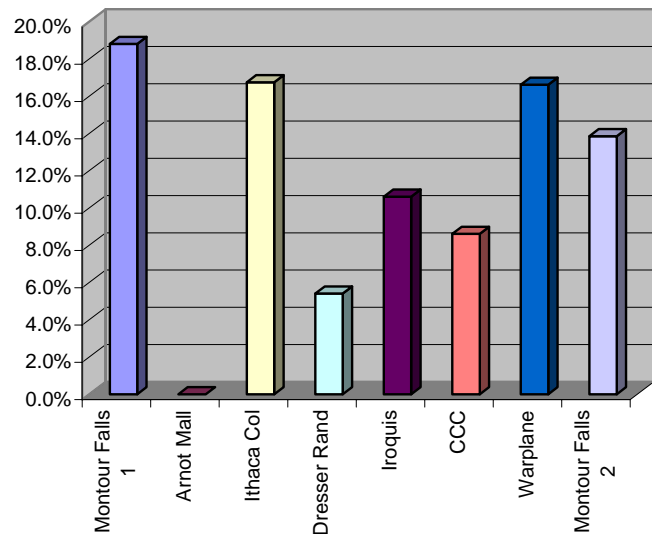

SOLO II 2001

Event	Date	Drivers	Runs	Possible runs	DNS	Off course	DNF	Completed runs	Cones	Cone ratio	Off course PCT	Comments	
Montour Falls 1	4/29/2001	39	6	234	0	44	0	234	68	0.291	18.8%		
Arnot Mall	5/12/2001	37	5	185	8	0	0	177	14	0.079	0.0%		
Ithaca Col	6/24/2001	74	3	222	7	36	0	215	61	0.284	16.7%		
Dresser Rand	7/22/2001	37	5	185	0	10	0	185	158	0.854	5.4%		
Iroquis	8/19/2001	23	6	138	6	14	0	132	72	0.545	10.6%		
CCC	9/1/2001	62	5	310	8	26	0	302	97	0.321	8.6%		
Warplane	9/23/2001	53	6	318	11	51	0	307	107	0.349	16.6%		
Montour Falls 2	10/21/2001	40	6	240	9	32	0	231	23	0.100	13.9%		
2001		8	365	42	1832	49	213	0	1783	600	0.337	11.9%	

Off course PCT

Cone ratio